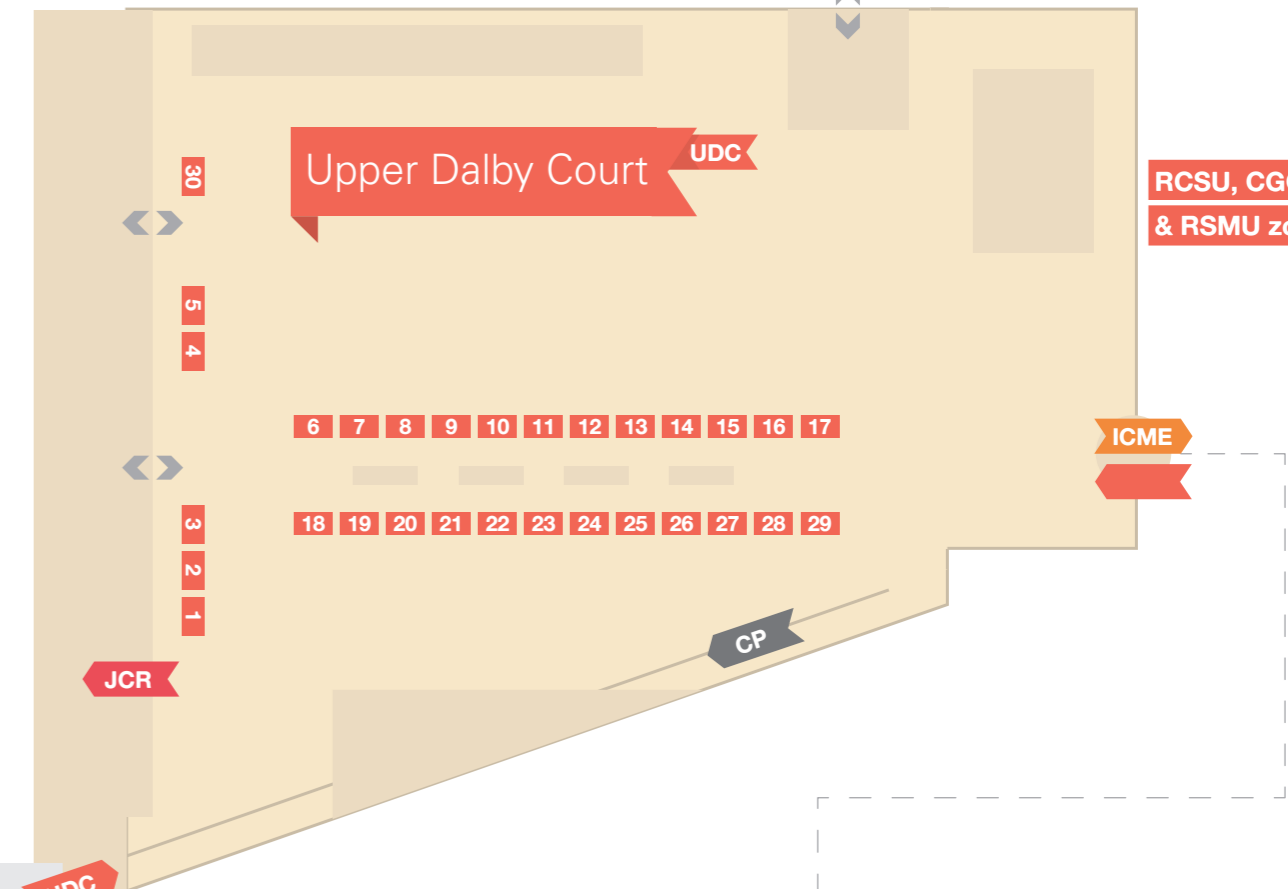

Imperial College Union building

Union Concert Hall UCH

JCR – Turn right onto walkway out of Level 2

BQ – Turn left out of Level 1, then right to reach Prince Consort road. Cross via crossing and enter through arch

Check it out on Tuesday 11 October in The Great Hall, Sherfield building.

Tue 4 October 2016

11:00–16:00, South Kensington

Your Map

of our biggest fair yet

Your guide to one of the UK's biggest Freshers' Fairs