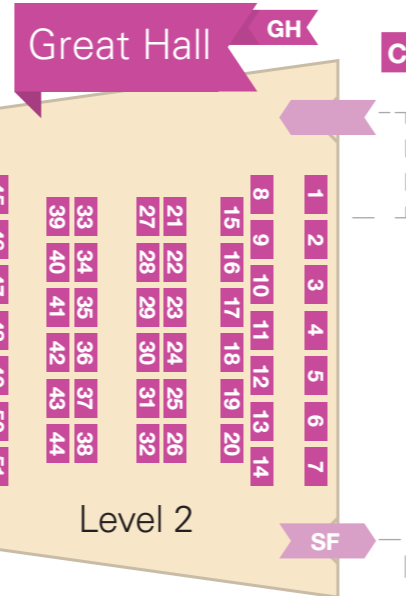

Imperial College Union building

Union Concert Hall UCH

JCR – Turn right onto walkway out of Level 2

BQ – Turn left out of Level 1, then right to reach Prince Consort road. Cross via crossing and enter through arch

Check it out on Tuesday 11 October in The Great Hall, Sherfield building.

Tue 4 October 2016

11:00–16:00, South Kensington

Your Map

of our biggest fair yet

Your guide to one of the UK's biggest Freshers' Fairs