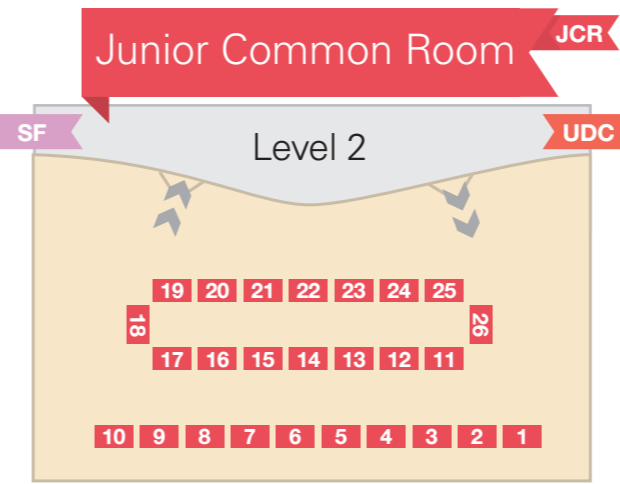

Imperial College Union building

Union Concert Hall UCH

JCR – Turn right onto walkway out of Level 2

BQ – Turn left out of Level 1, then right to reach Prince Consort road. Cross via crossing and enter through arch