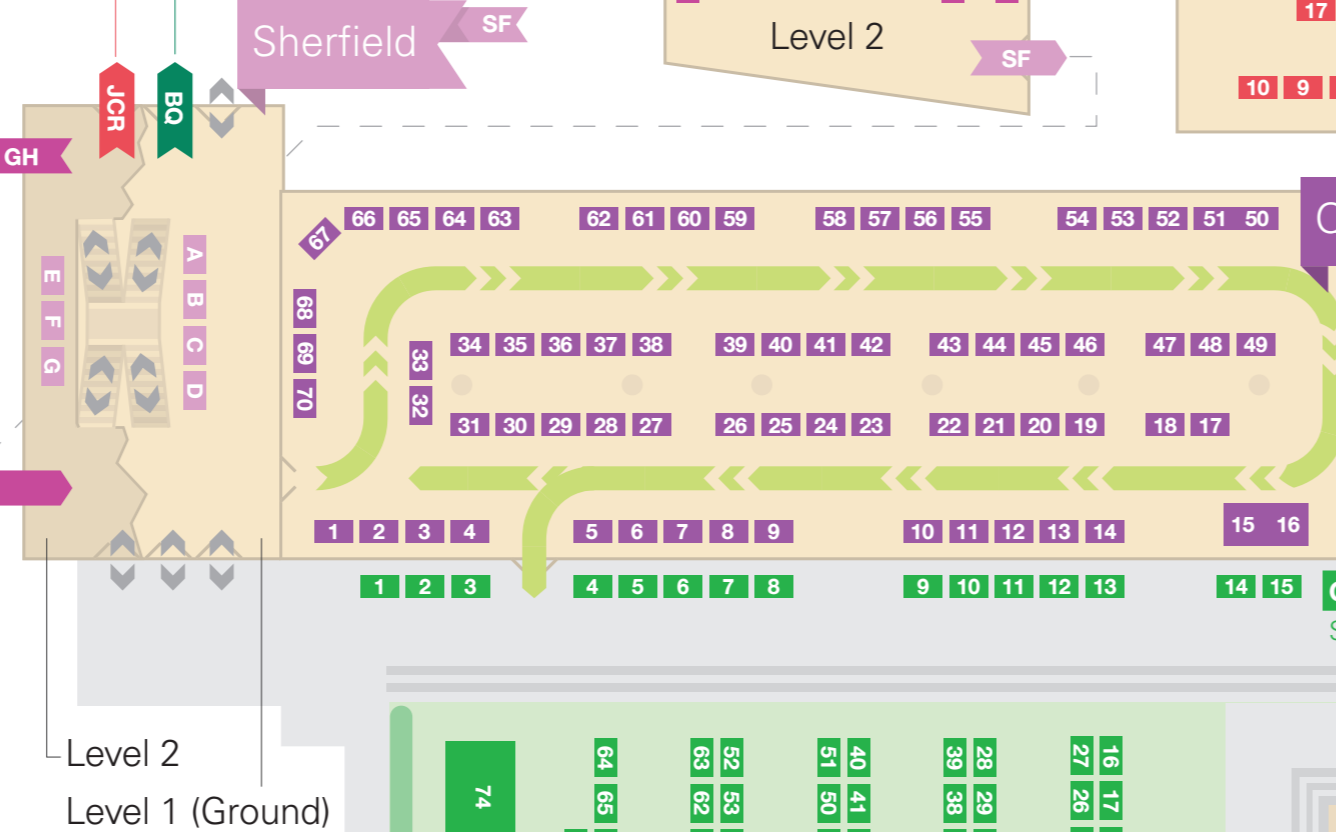

Imperial College Union building

Union Concert Hall UCH

JCR – Turn right onto walkway out of Level 2

BQ – Turn left out of Level 1, then right to reach Prince Consort road. Cross via crossing and enter through arch

Check it out on Tuesday 11 October in The Great Hall, Sherfield building.

Tue 4 October 2016

11:00–16:00, South Kensington

Your Map

of our biggest fair yet

Your guide to one of the UK's biggest Freshers' Fairs