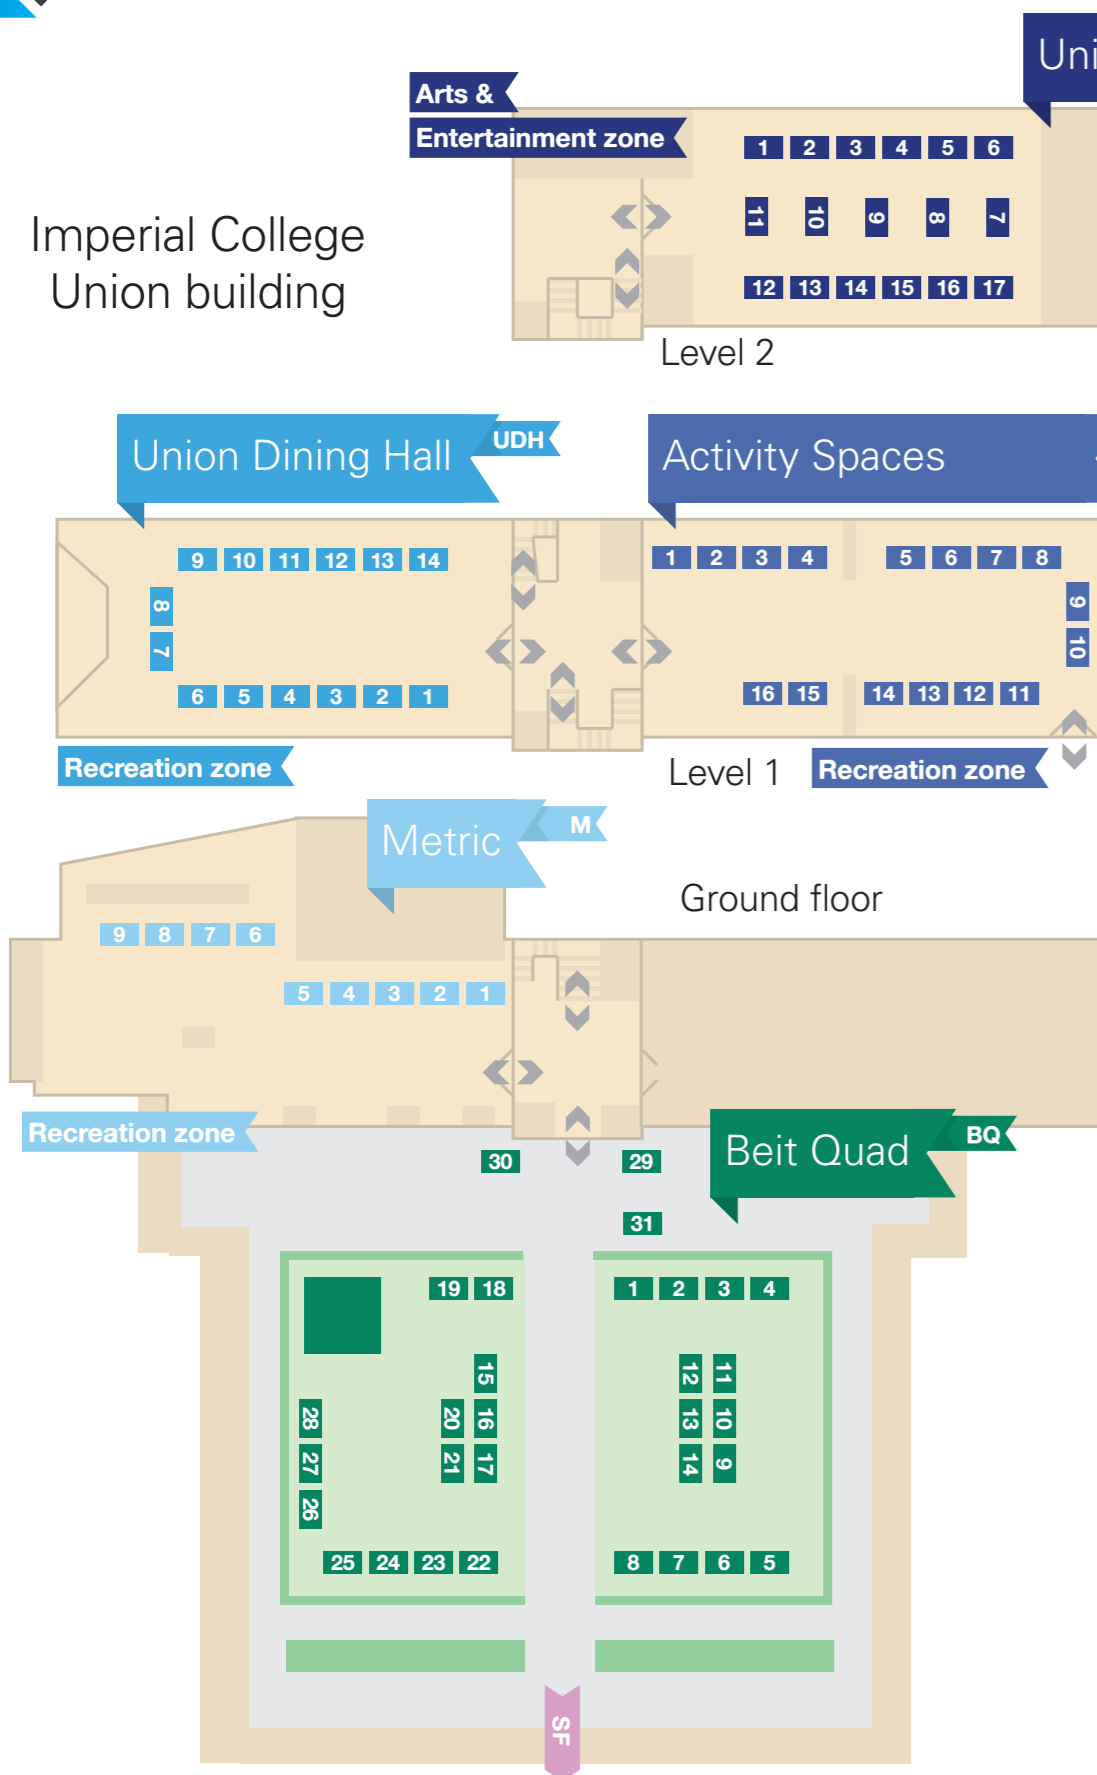

Imperial College Union building

Union Concert Hall UCH

JCR – Turn right onto walkway out of Level 2

BQ – Turn left out of Level 1, then right to reach Prince Consort road. Cross via crossing and enter through arch

Check it out on Tuesday 11 October in The Great Hall, Sherfield building.

Tue 4 October 2016

11:00–16:00, South Kensington

Your Map

of our biggest fair yet

Your guide to one of the UK's biggest Freshers' Fairs

440 stalls | 14 rooms | 5 hours

Say hi! #helloicu

Stay in touch, we've got a lot more to show you.

HERE TO ANSWER ALL OF YOUR QUESTIONS

IMPERIAL COLLEGE UNION

TWEETING OUT OUR BEST BITS

ICUNTON

PHOTOGRAPHING THE BEST OF LONDON