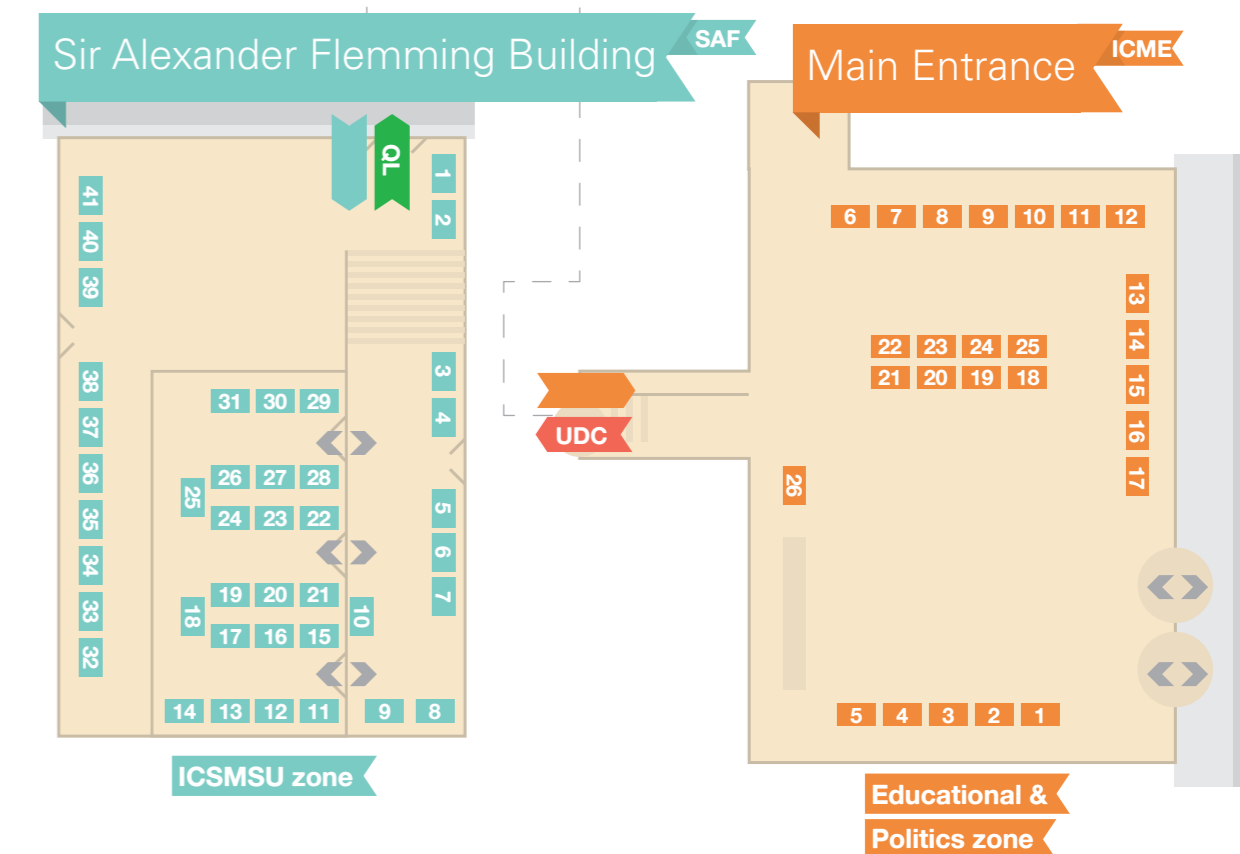

Imperial College Union building

Union Concert Hall UCH

JCR – Turn right onto walkway out of Level 2

BQ – Turn left out of Level 1, then right to reach Prince Consort road. Cross via crossing and enter through arch

Check it out on Tuesday 11 October in The Great Hall, Sherfield building.

Tue 4 October 2016

11:00–16:00, South Kensington

Your Map

of our biggest fair yet

Your guide to one of the UK's biggest Freshers' Fairs