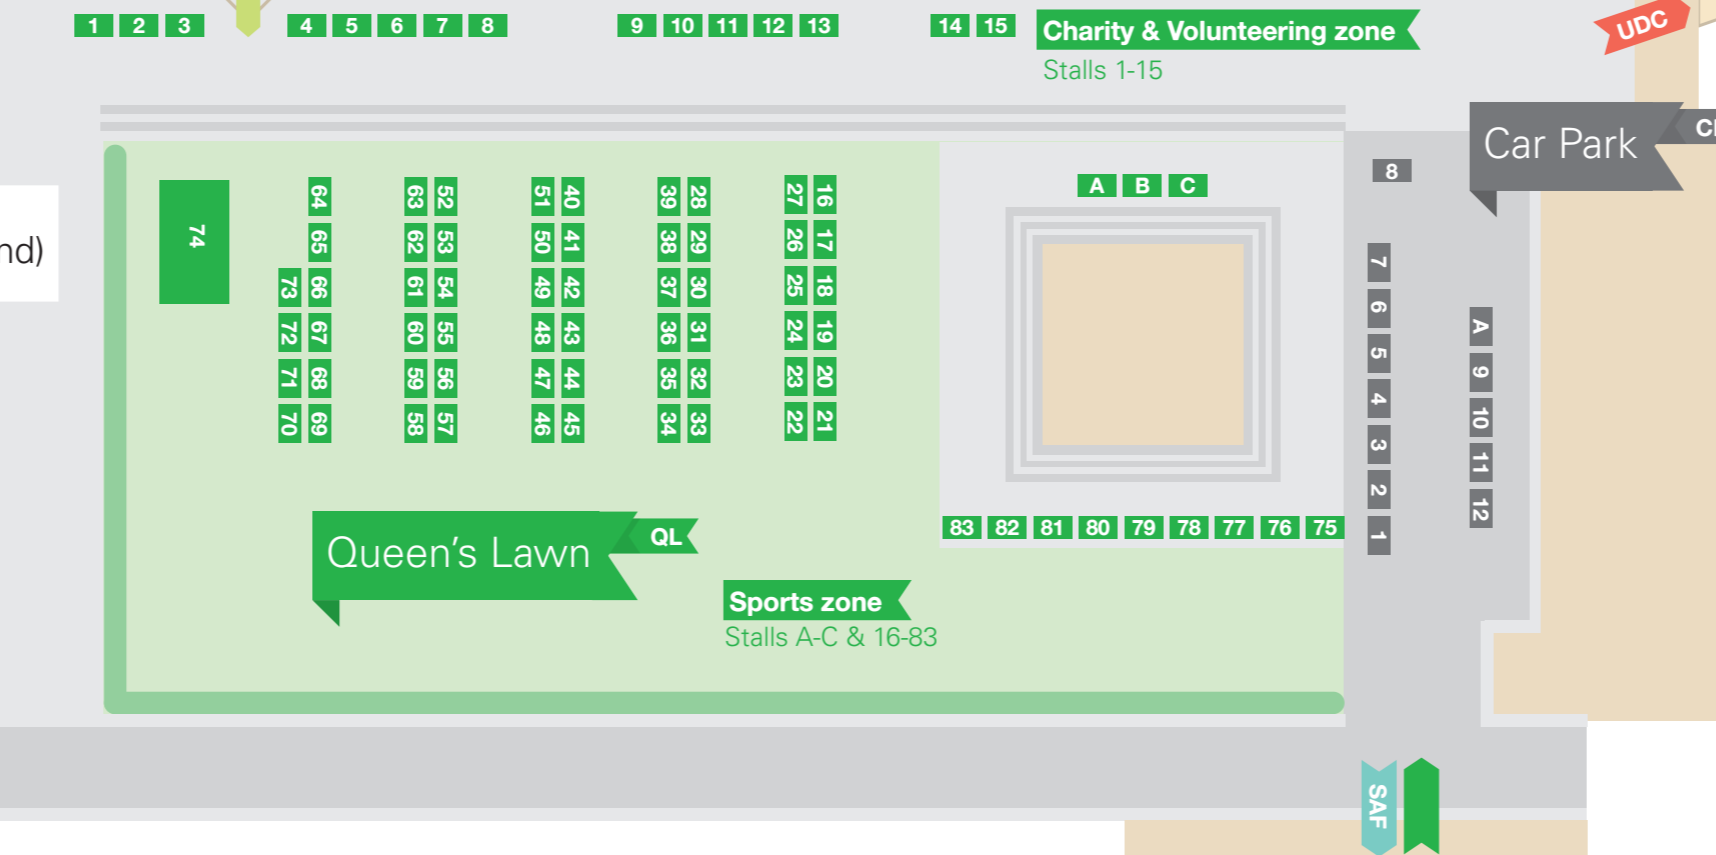

Imperial College Union building

Union Concert Hall UCH

JCR – Turn right onto walkway out of Level 2

BQ – Turn left out of Level 1, then right to reach Prince Consort road. Cross via crossing and enter through arch