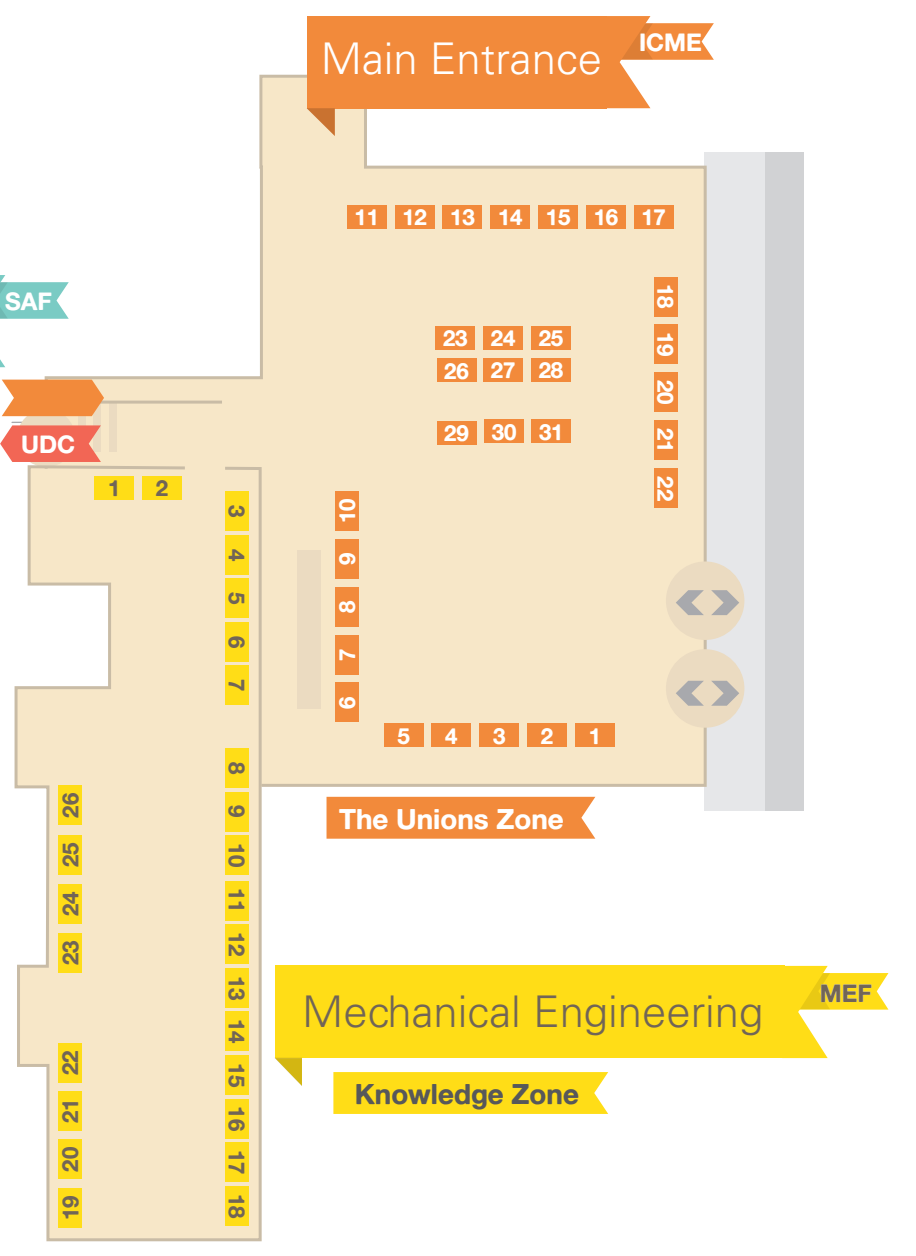

## Union Dining Hall

UDH

## Metric

M

Ground floor

Arts & Entertainment Zone

## Beit Quad

BQ

**IN CASE OF WET WEATHER:**  
 1-10 UDC stalls will move to ICME/MEF

**IN CASE OF WET WEATHER:**

- QL62-QL70, CP1-CP7, CP13-CP14 will move to SAF;
- QL56-QL60, QL63-QL64 will move to ICME/MEF;
- QL1-QL20 will move to the Union Gym (Level 3 in Beit Quad);
- QL20-QL43 will move to SCR;
- QL44-QL45, QL47-QL50, QL52-QL55, QL61-QL62 will move to the Beit Quad.