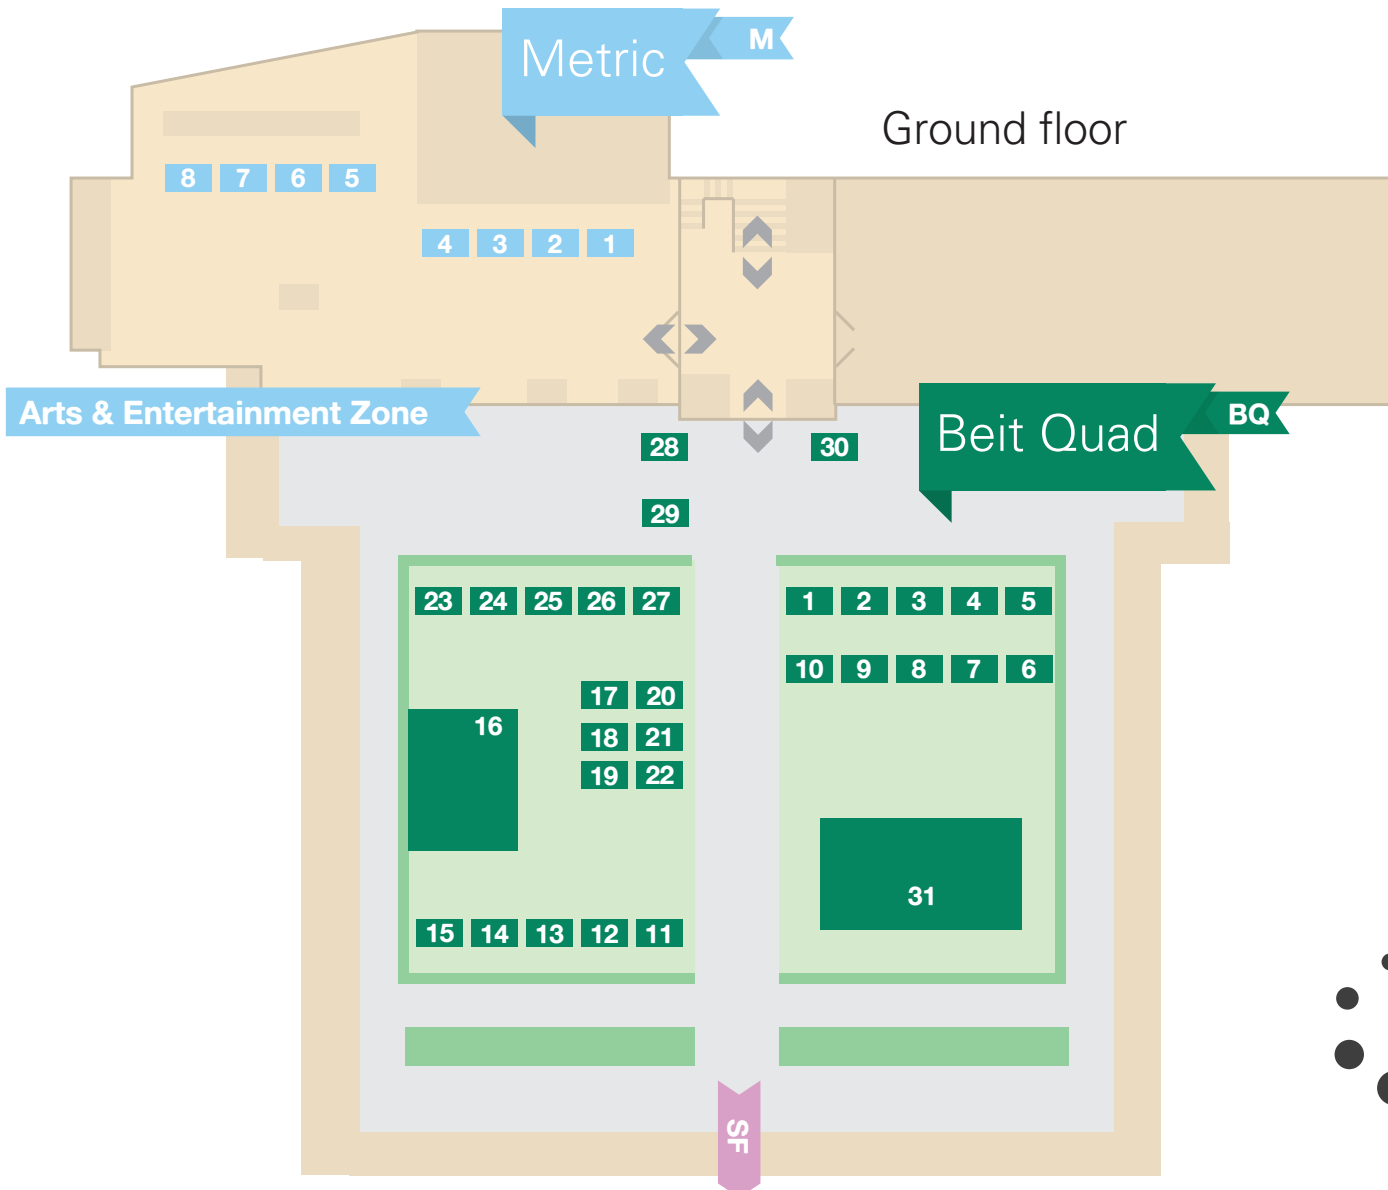

## Union Dining Hall

UDH

## Activity Spaces

AS

Recreation zone

Recreation zone

## Metric

M

Ground floor

Arts & Entertainment Zone

## Beit Quad

BQ

**IN CASE OF WET WEATHER:**  
 1-10 UDC stalls will move to ICME/MEF

**IN CASE OF WET WEATHER:**

- QL62-QL70, CP1-CP7, CP13-CP14 will move to SAF;
- QL56-QL60, QL63-QL64 will move to ICME/MEF;
- QL1-QL20 will move to the Union Gym (Level 3 in Beit Quad);
- QL20-QL43 will move to SCR;
- QL44-QL45, QL47-QL50, QL52-QL55, QL61-QL62 will move to the Beit Quad.