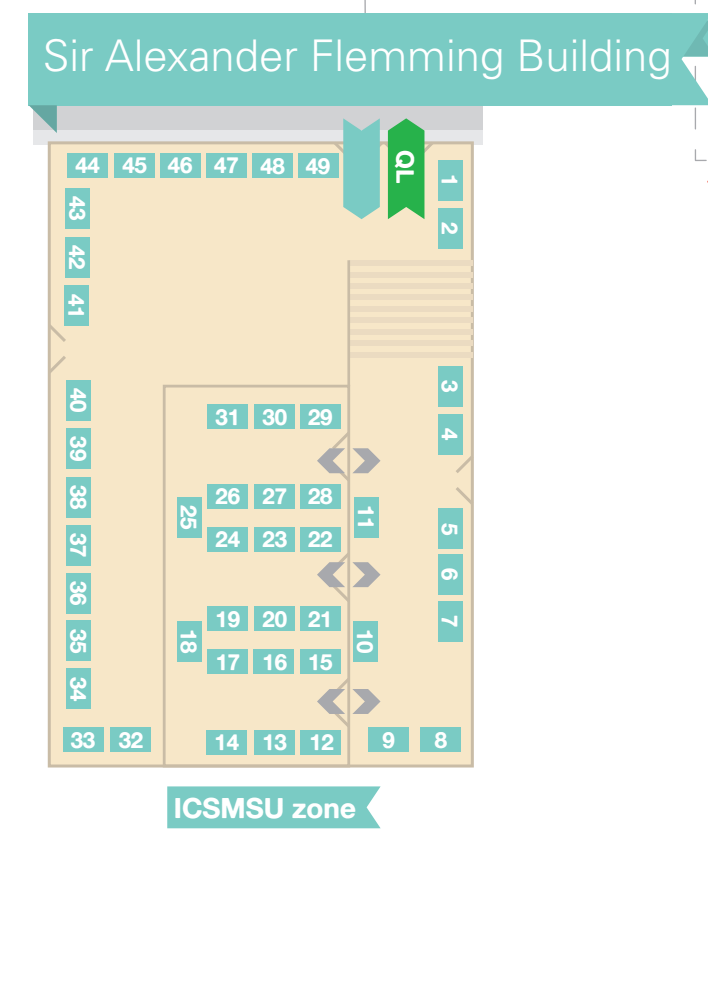

## Union Dining Hall

UDH

## Metric

M

Ground floor

Arts & Entertainment Zone

## Beit Quad

BQ

**IN CASE OF WET WEATHER:**  
 1-10 UDC stalls will move to ICME/MEF

**IN CASE OF WET WEATHER:**

- QL62-QL70, CP1-CP7, CP13-CP14 will move to SAF;
- QL56-QL60, QL63-QL64 will move to ICME/MEF;
- QL1-QL20 will move to the Union Gym (Level 3 in Beit Quad);
- QL20-QL43 will move to SCR;
- QL44-QL45, QL47-QL50, QL52-QL55, QL61-QL62 will move to the Beit Quad.