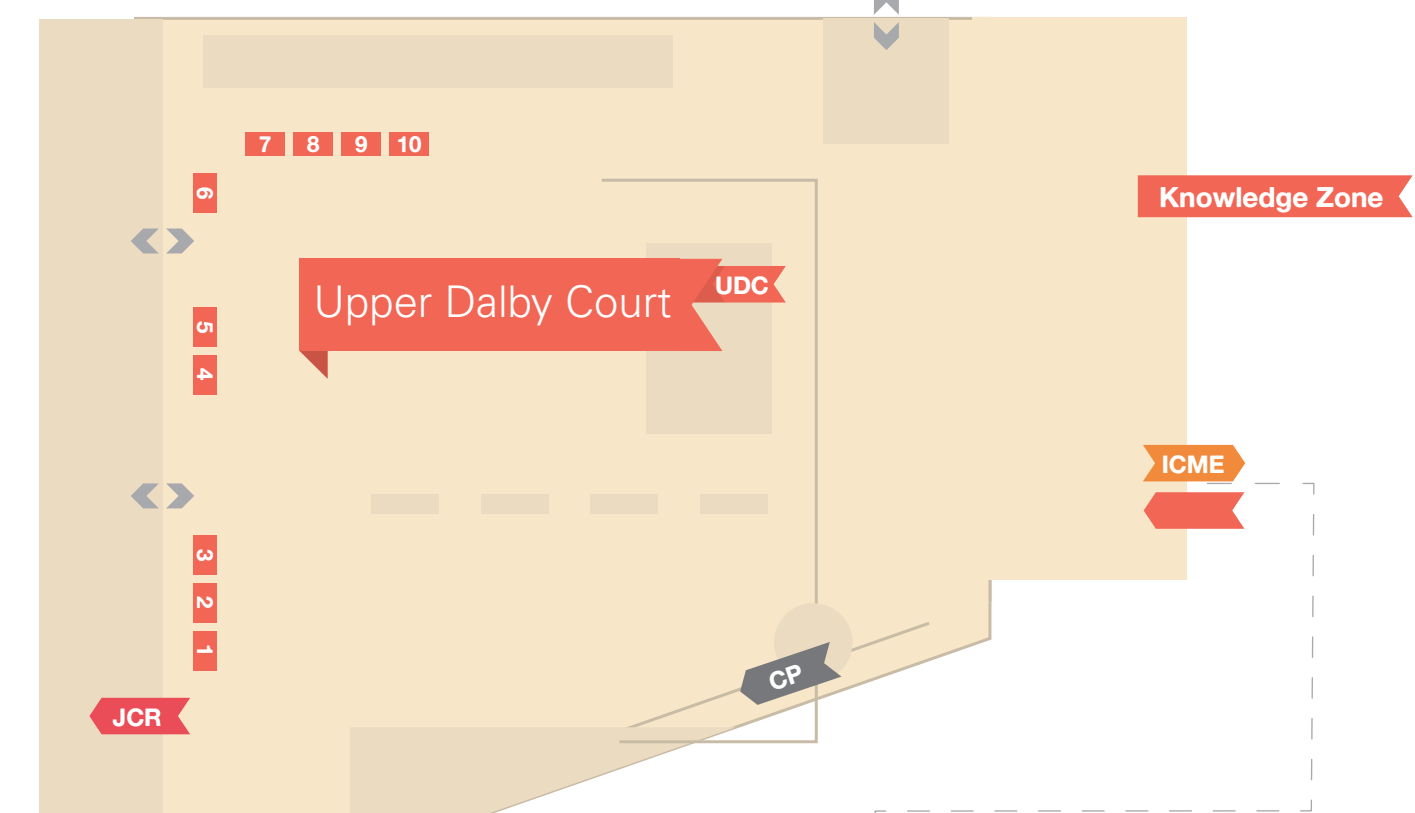

## Metric

M

Ground floor

Arts & Entertainment Zone

## Beit Quad

BQ

**IN CASE OF WET WEATHER:**  
 1-10 UDC stalls will move to ICME/MEF

**IN CASE OF WET WEATHER:**

- QL62-QL70, CP1-CP7, CP13-CP14 will move to SAF;
- QL56-QL60, QL63-QL64 will move to ICME/MEF;
- QL1-QL20 will move to the Union Gym (Level 3 in Beit Quad);
- QL20-QL43 will move to SCR;
- QL44-QL45, QL47-QL50, QL52-QL55, QL61-QL62 will move to the Beit Quad.