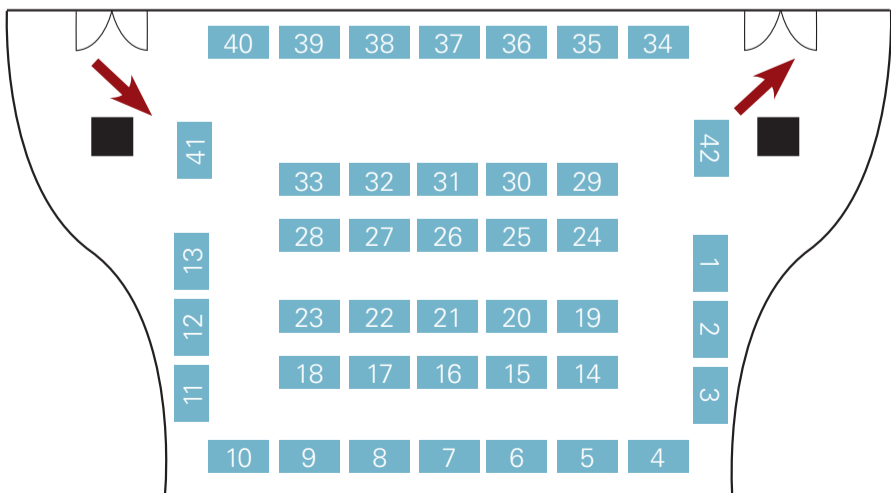

Enjoy the Fair and I look forward to meeting many of you on the day!

Beit Quad BQ

Metric M

Second Floor Union Concert Hall UCH

Union Dining Hall UDH

First Floor

FRESHERS' FAIR 2011

Car Park CP

10 11 12 13

9
8

7 6 5 4 3 2 1

Queen's Tower Rooms QTR

Queen's Lawn QL

Junior Common Room JCR

Sherfield SF

Great Hall GH